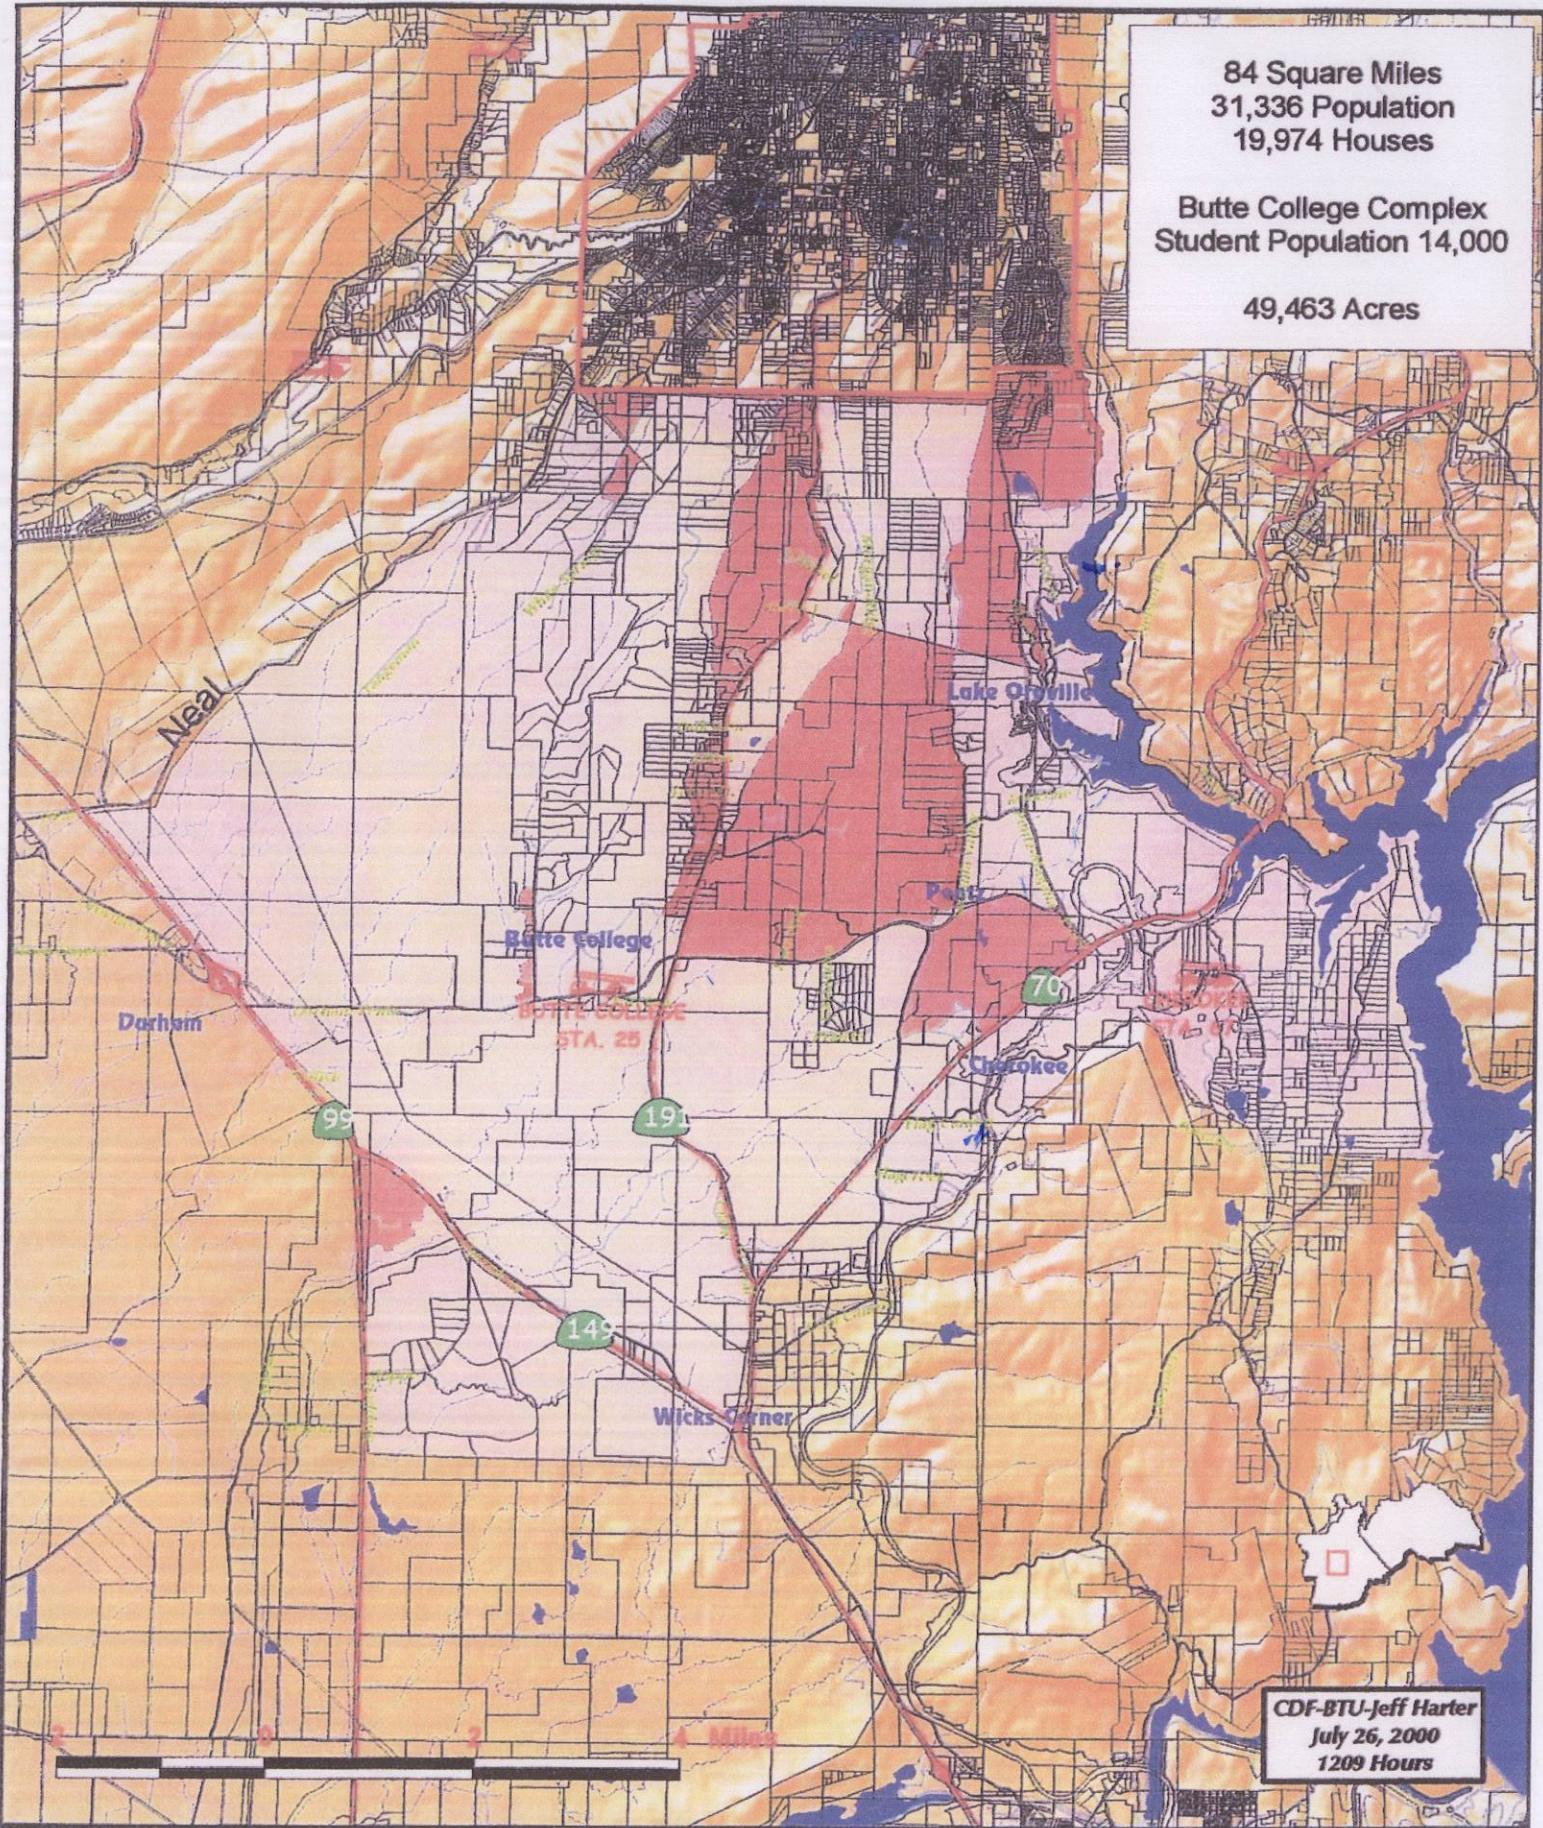

84 Square Miles
31,336 Population
19,974 Houses

Butte College Complex
Student Population 14,000

49,463 Acres

CDF-BTU-Jeff Harter
July 26, 2000
1209 Hours

Butte Valley Area

Station 25 Response Area

Submitted by DYLAN PAUL 6/13/08 P.C.M.T.A.