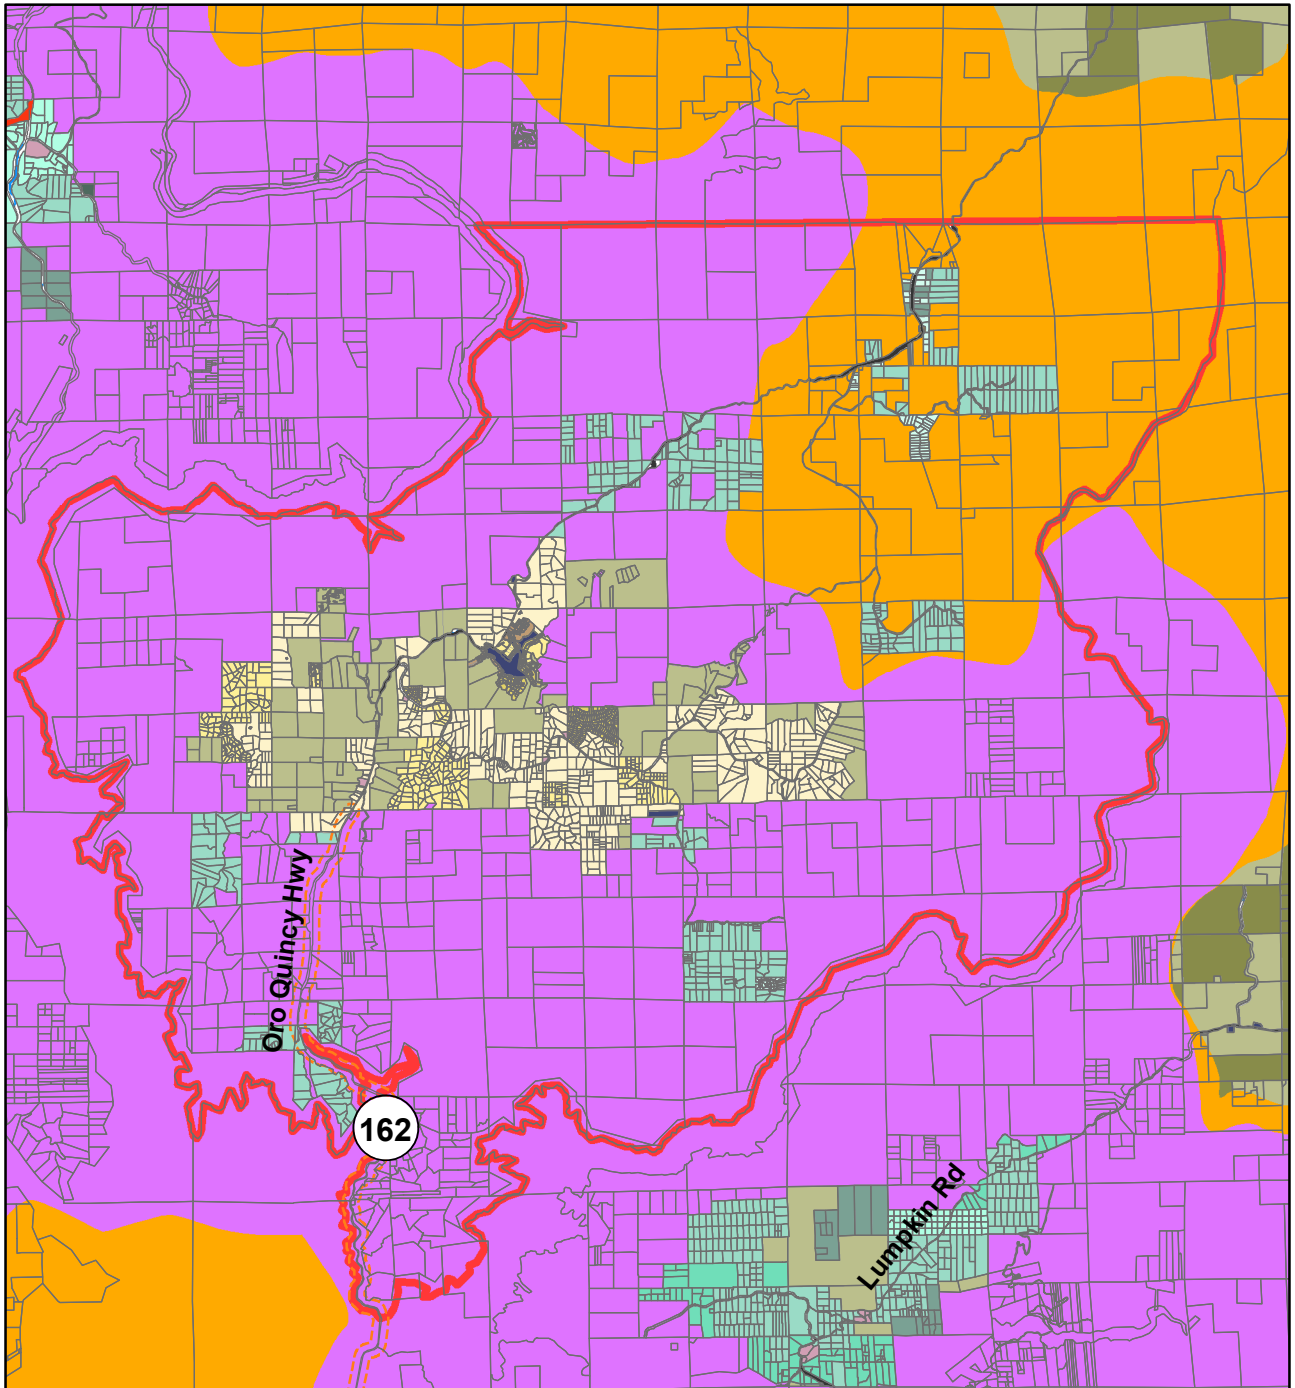

Berry Creek Migratory Deer Range

Winter_20_Acre_Minimum

Critical_Winter_40_Acre_Minimum